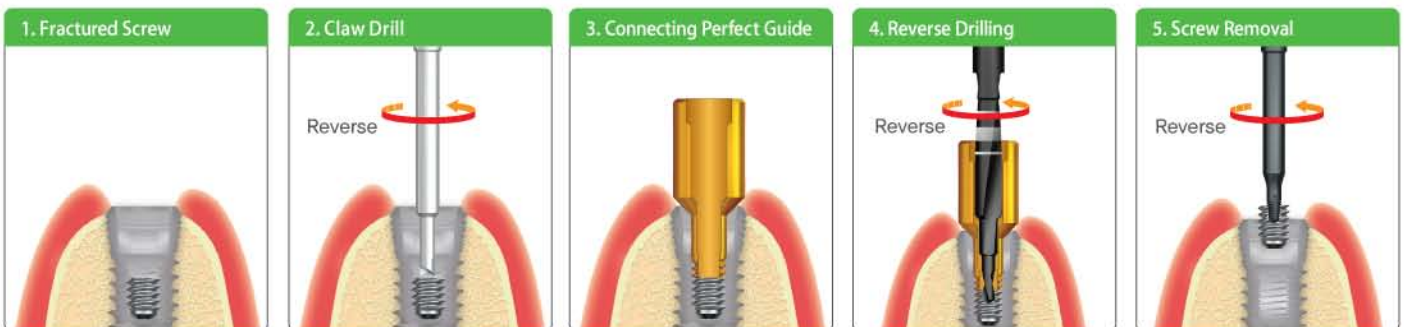

How to Use

8]gfM Jrc XU'6i HfYzrn#UJuf
Pv""$&-'')&(*'
k k k "Vi HfYzrn]U]Uwca !]bz4 Vi HfYzrn]U]Uwca